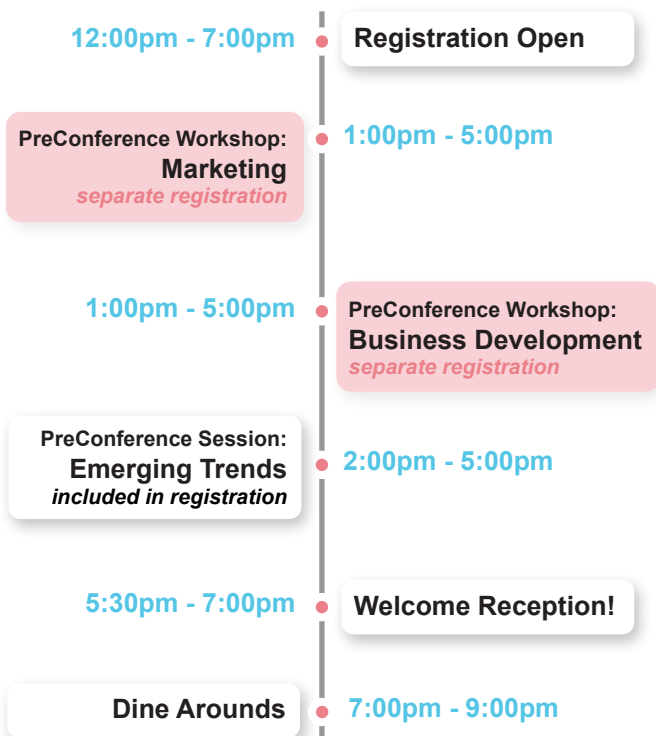

SCHEDULE AT A GLANCE

WED 09/30